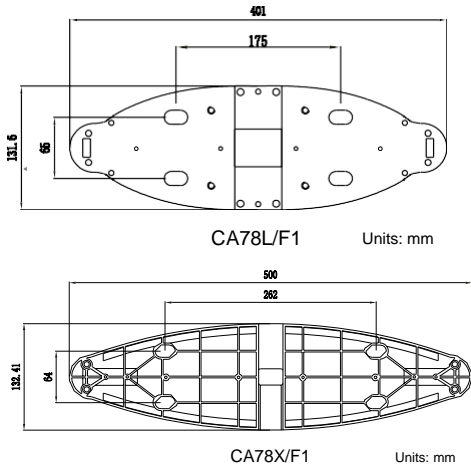

Higher noise immunity

Interference sources like

- lightsources
- displays
- computers
- ... escalators

⚙️ Dimensions

CA78L/F1
Height: 1548mm / 61"
Width: 405mm / 16"
Depth: 130mm / 5"

CA78X/F1
Height: 1600mm / 63"
Width: 500mm / 20"
Depth: 132mm / 5"

📏 Aisle width

CA78X/F1: up to 2.6m
CA78L/F1: up to 2.2m

Central frequency
58KHz

BASE

SPECIFICATIONS

Central Frequency	58KHz
Power Consumption	60W
Fuse of PSU	2.0A
Current(max.)	0.26@230V, 0.5A@120V
Voltage	110V/220V
Weight	CA65/F3XC: 19.8kg CA65/F3XS: 18.5kg CA65XC: 25.6kg CA65XS: 24.3kg
Alarm Volume	100-130dB
Application Guide	Fashion Stores