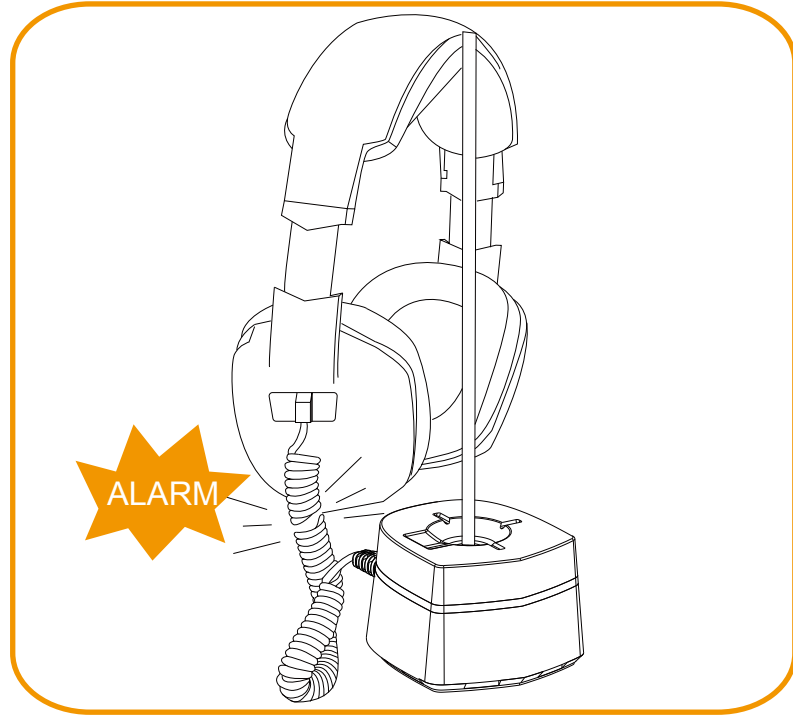

Product Introduction

Model: A605H
 Applicable for headsets
 Alarm Volume:>100db
 Charge Current:2A
 Color: White

SYSTEMS AND BUREAU CONTROL (SBC)
 Pol.Ind.PISA.C/Industria 5, Edificio Metropol 3, oficina 26,
 41927 MAIRENA DEL ALJARAFE (Sevilla) Spain
 -Tel: +34 955.600.365
 www.sbcontrol.es
 sbcontrol@sbcontrol.es

Mount by screws and adhesive tape

Locked connector for higher security

Bright LED light

Pictures

Dimension

Multi Alarm Function

Accessories

Model:B5251A
 Micro usb charge cable
 Length:150mm straight cable+80mm spring cable+210mm straight cable
 Color:White

Model:B5251C
 Type-c charge cable
 Length:150mm straight cable+80mm spring cable+210mm straight cable
 Color:White

Model:B5247
 Sensor cable for earphone
 Length:20mm straight cable+180mm spring cable+200mm straight cable
 Color:White

Model:B5248
 Sensor for headphone/headset
 Length:20mm straight cable+180mm spring cable+200mm straight cable
 Color:White

Model:B5250
 Sensor cable
 Length:20mm straight cable+180mm spring cable+60mm straight cable
 Color:White