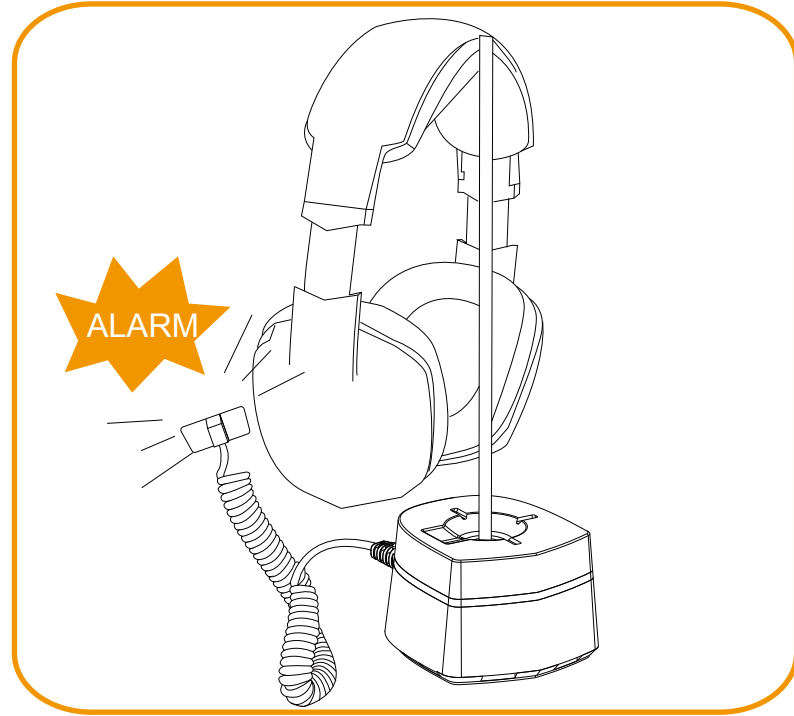

Product Introduction

Model: A605H
 Applicable for headsets
 Alarm Volume:>100db
 Charge Current:2A
 Color: White

SYSTEMS AND BUREAU CONTROL (SBC)
 Pol.Ind.PISA.C/Industria 5, Edificio Metropol 3, oficina 26,
 41927 MAIRENA DEL ALJARAFE (Sevilla) Spain
 -Tel: +34 955.600.365
 www.sbcontrol.es
 sbcontrol@sbcontrol.es

Mount by screws and adhesive tape

Locked connector for higher security

Bright LED light

Pictures

Dimension

Multi Alarm Function

Accessories

Model:B5251A
 Micro usb charge cable
 Length:150mm straight cable+80mm spring cable+210mm straight cable
 Color:White

Model:B5251C
 Type-c charge cable
 Length:150mm straight cable+80mm spring cable+210mm straight cable
 Color:White

Model:B5247
 Sensor cable for earphone
 Length:20mm straight cable+180mm spring cable+200mm straight cable
 Color:White

Model:B5248
 Sensor for headphone/headset
 Length:20mm straight cable+180mm spring cable+200mm straight cable
 Color:White

Model:B5250
 Sensor cable
 Length:20mm straight cable+180mm spring cable+60mm straight cable
 Color:White