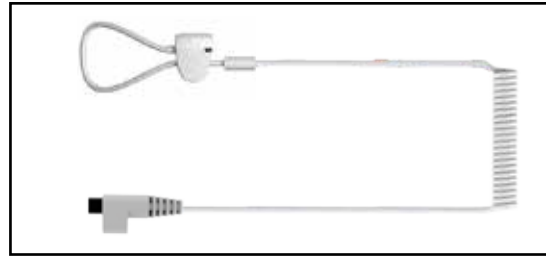

Product Introduction

Model: A605H
 Applicable for headsets
 Alarm Volume:>100db
 Charge Current:2A
 Color: White

SYSTEMS AND BUREAU CONTROL (SBC)
 Pol.Ind.PISA.C/Industria 5, Edificio Metropol 3, oficina 26,
 41927 MAIRENA DEL ALJARAFE (Sevilla) Spain
 -Tel: +34 955.600.365
 www.sbcontrol.es
 sbcontrol@sbcontrol.es

Mount by screws and adhesive tape

Locked connector for higher security

Bright LED light

Pictures

Dimension

Multi Alarm Function

Accessories

Model:B5251A
 Micro usb charge cable
 Length:150mm straight cable+80mm spring cable+210mm straight cable
 Color:White

Model:B5251C
 Type-c charge cable
 Length:150mm straight cable+80mm spring cable+210mm straight cable
 Color:White

Model:B5247
 Sensor cable for earphone
 Length:20mm straight cable+180mm spring cable+200mm straight cable
 Color:White

Model:B5248
 Sensor for headphone/headset
 Length:20mm straight cable+180mm spring cable+200mm straight cable
 Color:White

Model:B5250
 Sensor cable
 Length:20mm straight cable+180mm spring cable+60mm straight cable
 Color:White