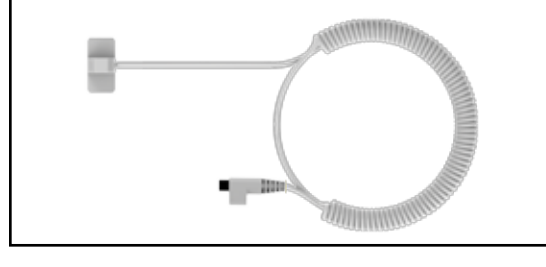

Product Introduction

Model: A605H
 Applicable for headsets
 Alarm Volume:>100db
 Charge Current:2A
 Color: White

SYSTEMS AND BUREAU CONTROL (SBC)
 Pol.Ind.PISA.C/Industria 5, Edificio Metropol 3, oficina 26,
 41927 MAIRENA DEL ALJARAFE (Sevilla) Spain
 -Tel: +34 955.600.365
 www.sbcontrol.es
 sbcontrol@sbcontrol.es

Mount by screws and adhesive tape

Locked connector for higher security

Bright LED light

Pictures

Dimension

Multi Alarm Function

Accessories

Model:B5251A
 Micro usb charge cable
 Length:150mm straight cable+80mm spring cable+210mm straight cable
 Color:White

Model:B5251C
 Type-c charge cable
 Length:150mm straight cable+80mm spring cable+210mm straight cable
 Color:White

Model:B5247
 Sensor cable for earphone
 Length:20mm straight cable+180mm spring cable+200mm straight cable
 Color:White

Model:B5248
 Sensor for headphone/headset
 Length:20mm straight cable+180mm spring cable+200mm straight cable
 Color:White

Model:B5250
 Sensor cable
 Length:20mm straight cable+180mm spring cable+60mm straight cable
 Color:White