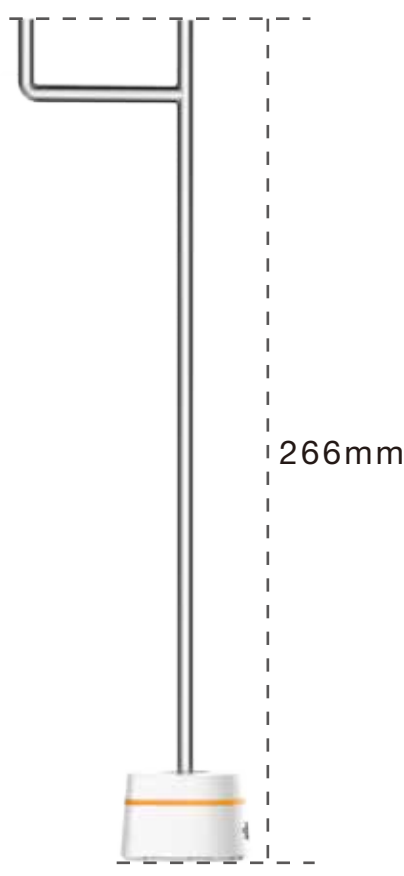

Product Introduction

Model: A605H
 Applicable for headsets
 Alarm Volume:>100db
 Charge Current:2A
 Color: White

SYSTEMS AND BUREAU CONTROL (SBC)
 Pol.Ind.PISA.C/Industria 5, Edificio Metropol 3, oficina 26,
 41927 MAIRENA DEL ALJARAFE (Sevilla) Spain
 -Tel: +34 955.600.365
 www.sbcontrol.es
 sbcontrol@sbcontrol.es

Mount by screws and adhesive tape

Locked connector for higher security

Bright LED light

Pictures

Dimension

Multi Alarm Function

Accessories

Model:B5251A
 Micro usb charge cable
 Length:150mm straight cable+80mm spring cable+210mm straight cable
 Color:White

Model:B5251C
 Type-c charge cable
 Length:150mm straight cable+80mm spring cable+210mm straight cable
 Color:White

Model:B5247
 Sensor cable for earphone
 Length:20mm straight cable+180mm spring cable+200mm straight cable
 Color:White

Model:B5248
 Sensor for headphone/headset
 Length:20mm straight cable+180mm spring cable+200mm straight cable
 Color:White

Model:B5250
 Sensor cable
 Length:20mm straight cable+180mm spring cable+60mm straight cable
 Color:White