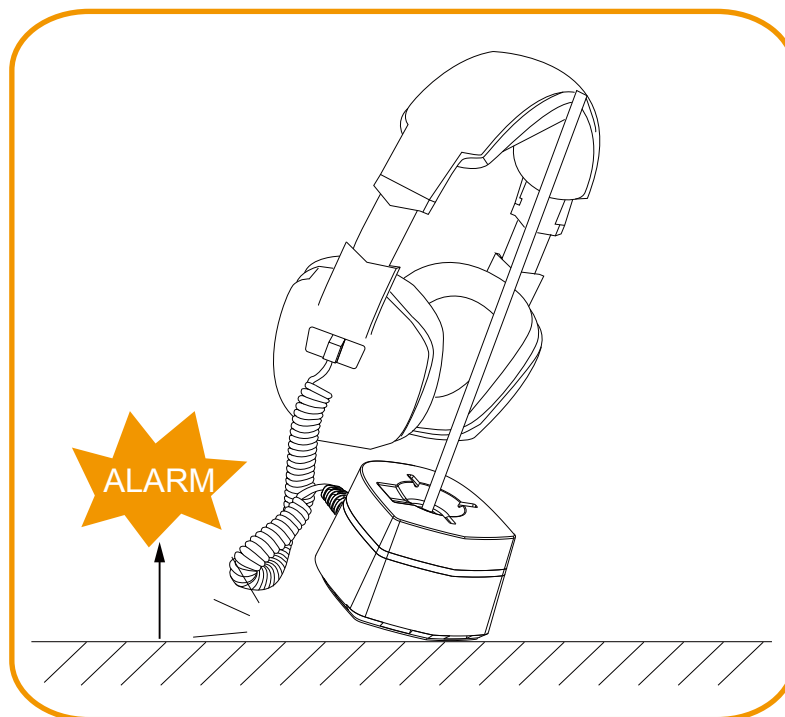

Mount by screws and adhesive tape

Locked connector for higher security

Bright LED light

Pictures

Dimension

Multi Alarm Function

Accessories

Model:B5251A
 Micro usb charge cable
 Length:150mm straight cable+80mm spring cable+210mm straight cable
 Color:White

Model:B5251C
 Type-c charge cable
 Length:150mm straight cable+80mm spring cable+210mm straight cable
 Color:White

Model:B5247
 Sensor cable for earphone
 Length:20mm straight cable+180mm spring cable+200mm straight cable
 Color:White