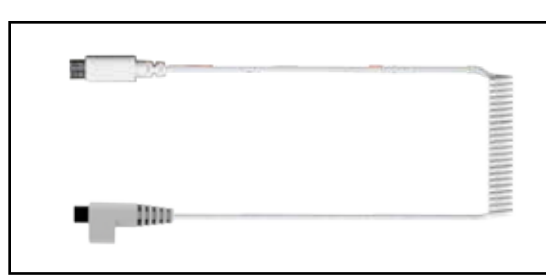

Product Introduction

Model: A605H
 Applicable for headsets
 Alarm Volume:>100db
 Charge Current:2A
 Color: White

SYSTEMS AND BUREAU CONTROL (SBC)
 Pol.Ind.PISA.C/Industria 5, Edificio Metropol 3, oficina 26,
 41927 MAIRENA DEL ALJARAFE (Sevilla) Spain
 -Tel: +34 955.600.365
 www.sbcontrol.es
 sbcontrol@sbcontrol.es

Mount by screws and adhesive tape

Locked connector for higher security

Bright LED light

Pictures

Dimension

Multi Alarm Function

Accessories

Model:B5251A
 Micro usb charge cable
 Length:150mm straight cable+80mm spring cable+210mm straight cable
 Color:White

Model:B5251C
 Type-c charge cable
 Length:150mm straight cable+80mm spring cable+210mm straight cable
 Color:White

Model:B5247
 Sensor cable for earphone
 Length:20mm straight cable+180mm spring cable+200mm straight cable
 Color:White

Model:B5248
 Sensor for headphone/headset
 Length:20mm straight cable+180mm spring cable+200mm straight cable
 Color:White

Model:B5250
 Sensor cable
 Length:20mm straight cable+180mm spring cable+60mm straight cable
 Color:White