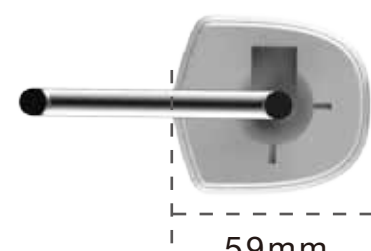

Product Introduction

Model: A605H
 Applicable for headsets
 Alarm Volume:>100db
 Charge Current:2A
 Color: White

SYSTEMS AND BUREAU CONTROL (SBC)
 Pol.Ind.PISA.C/Industria 5, Edificio Metropol 3, oficina 26,
 41927 MAIRENA DEL ALJARAFE (Sevilla) Spain
 -Tel: +34 955.600.365
 www.sbcontrol.es
 sbcontrol@sbcontrol.es

Mount by screws and adhesive tape

Locked connector for higher security

Bright LED light

Pictures

Dimension

Multi Alarm Function

Accessories

Model:B5251A
 Micro usb charge cable
 Length:150mm straight cable+80mm spring cable+210mm straight cable
 Color:White

Model:B5251C
 Type-c charge cable
 Length:150mm straight cable+80mm spring cable+210mm straight cable
 Color:White

Model:B5247
 Sensor cable for earphone
 Length:20mm straight cable+180mm spring cable+200mm straight cable
 Color:White

Model:B5248
 Sensor for headphone/headset
 Length:20mm straight cable+180mm spring cable+200mm straight cable
 Color:White

Model:B5250
 Sensor cable
 Length:20mm straight cable+180mm spring cable+60mm straight cable
 Color:White